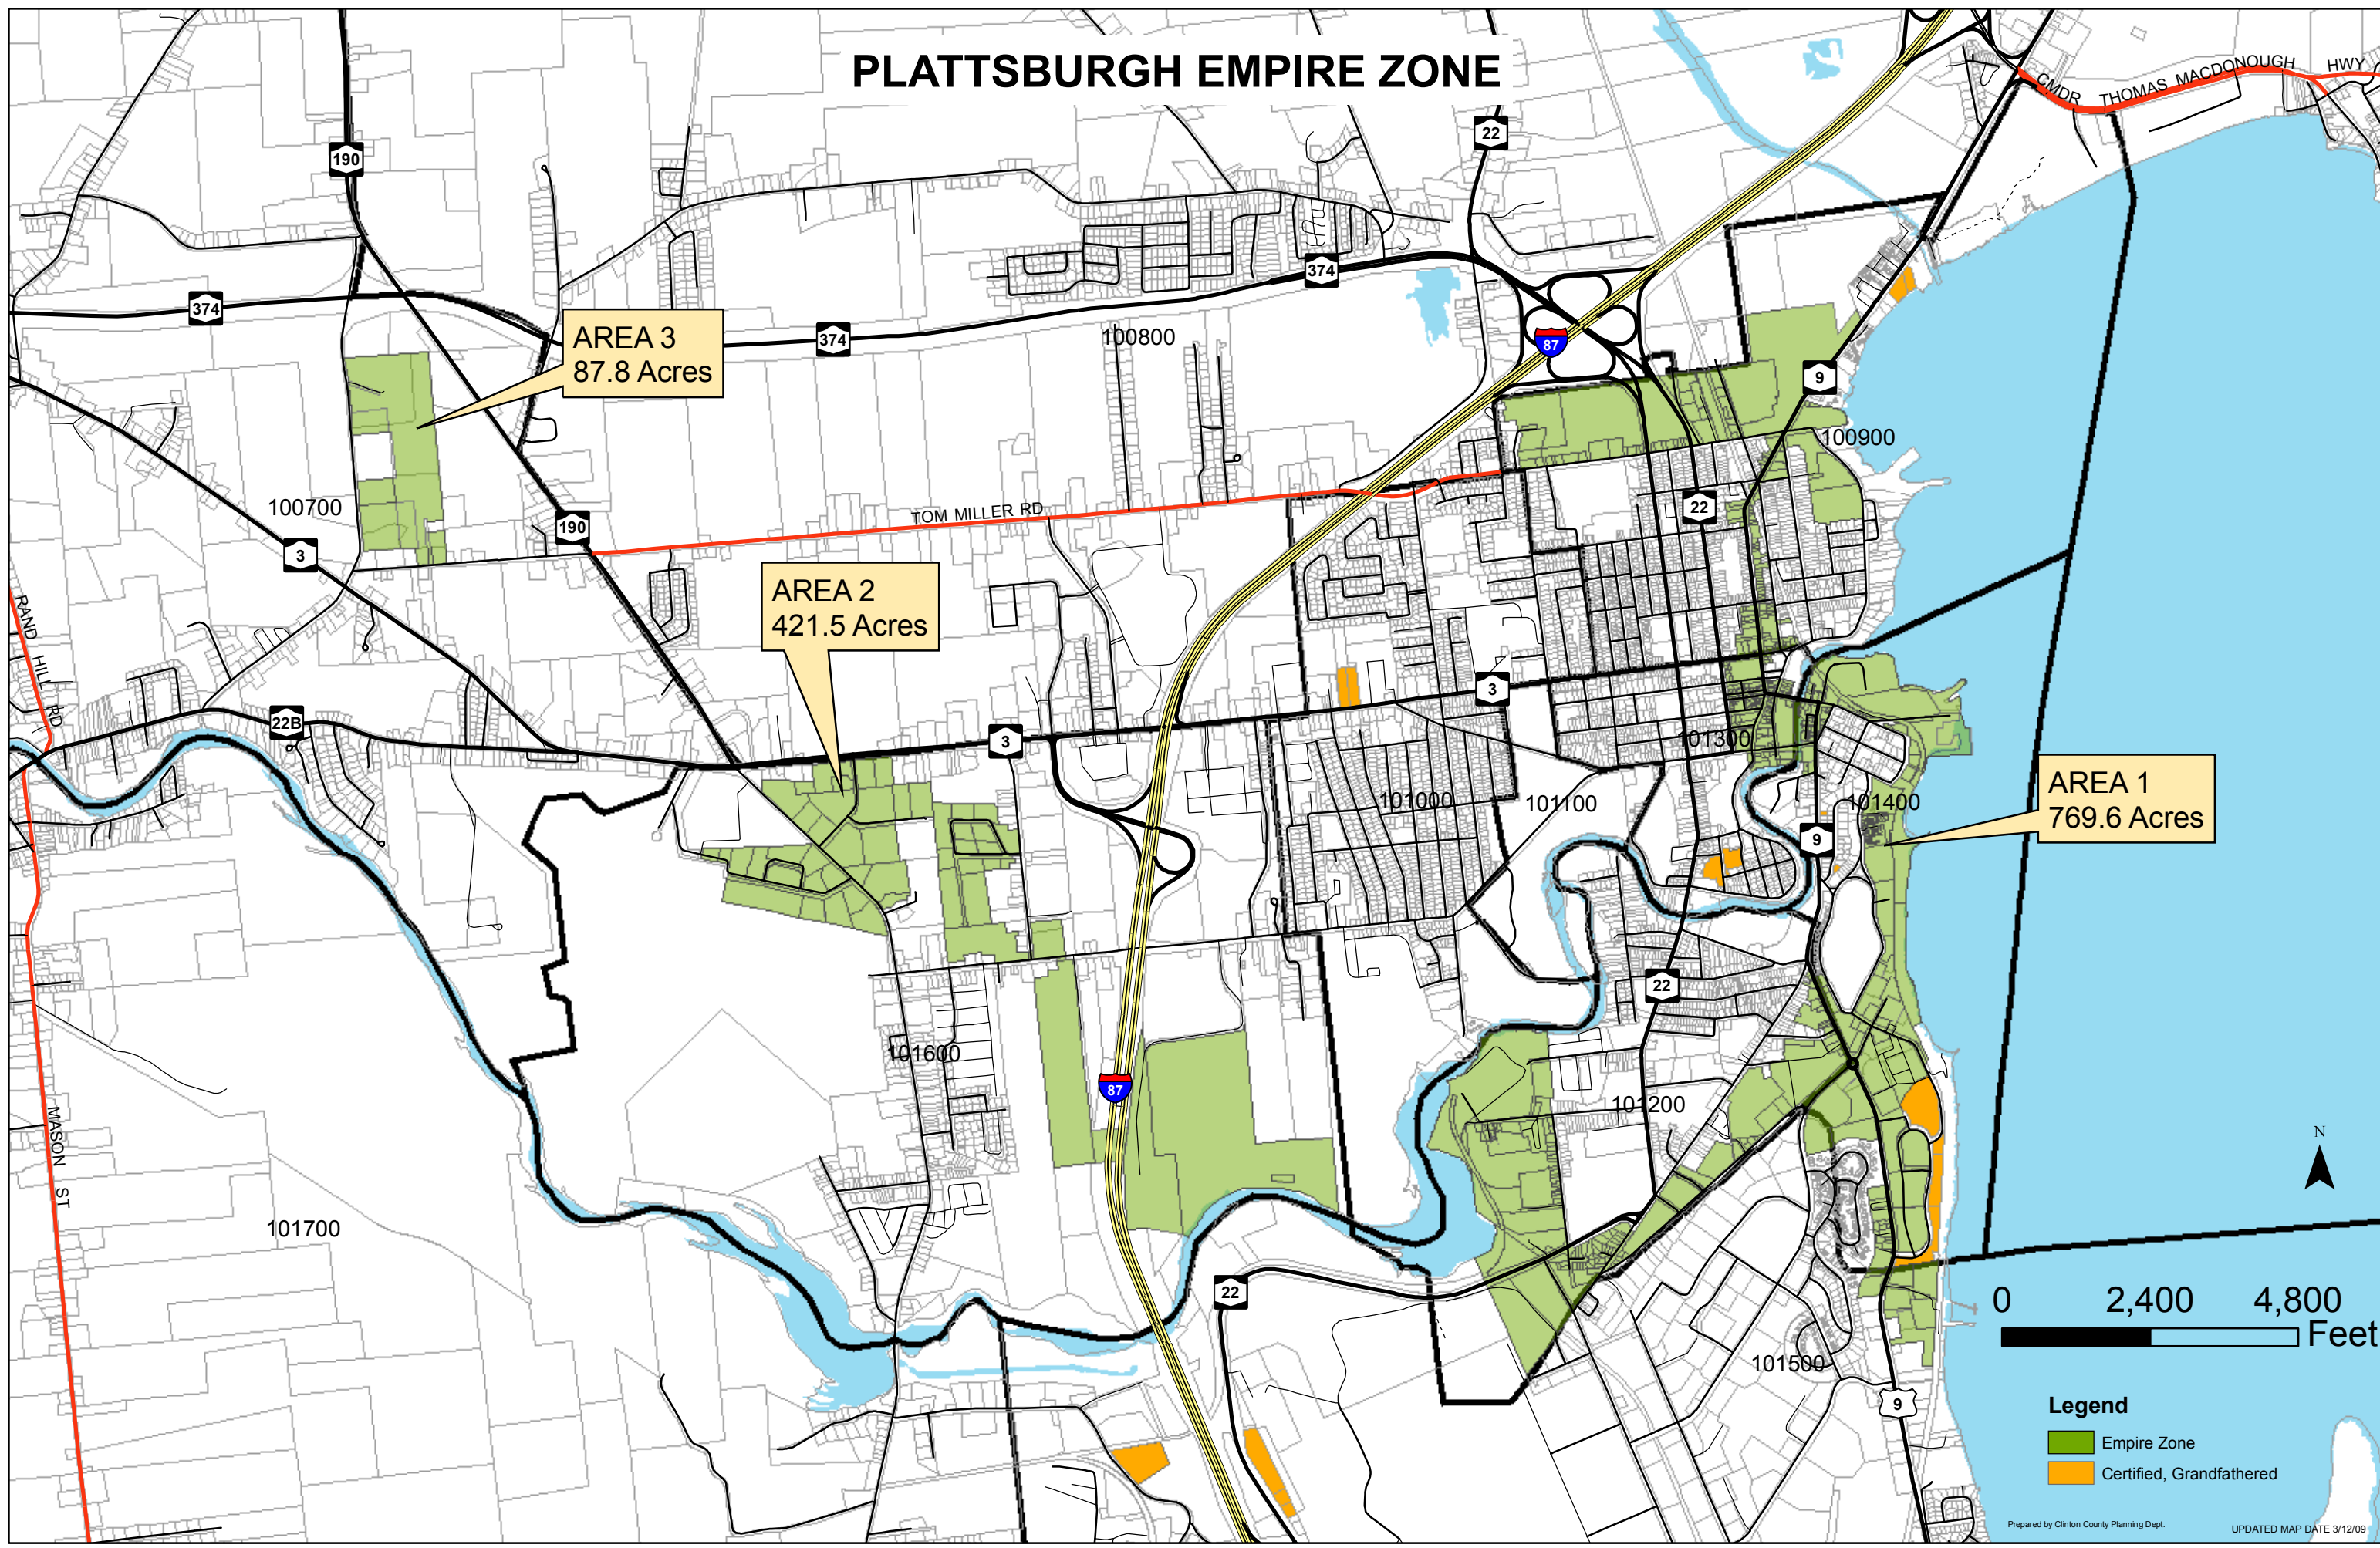

# PLATTSBURGH EMPIRE ZONE

**Legend**

- Empire Zone
- Certified, Grandfathered

0 2,400 4,800 Feet